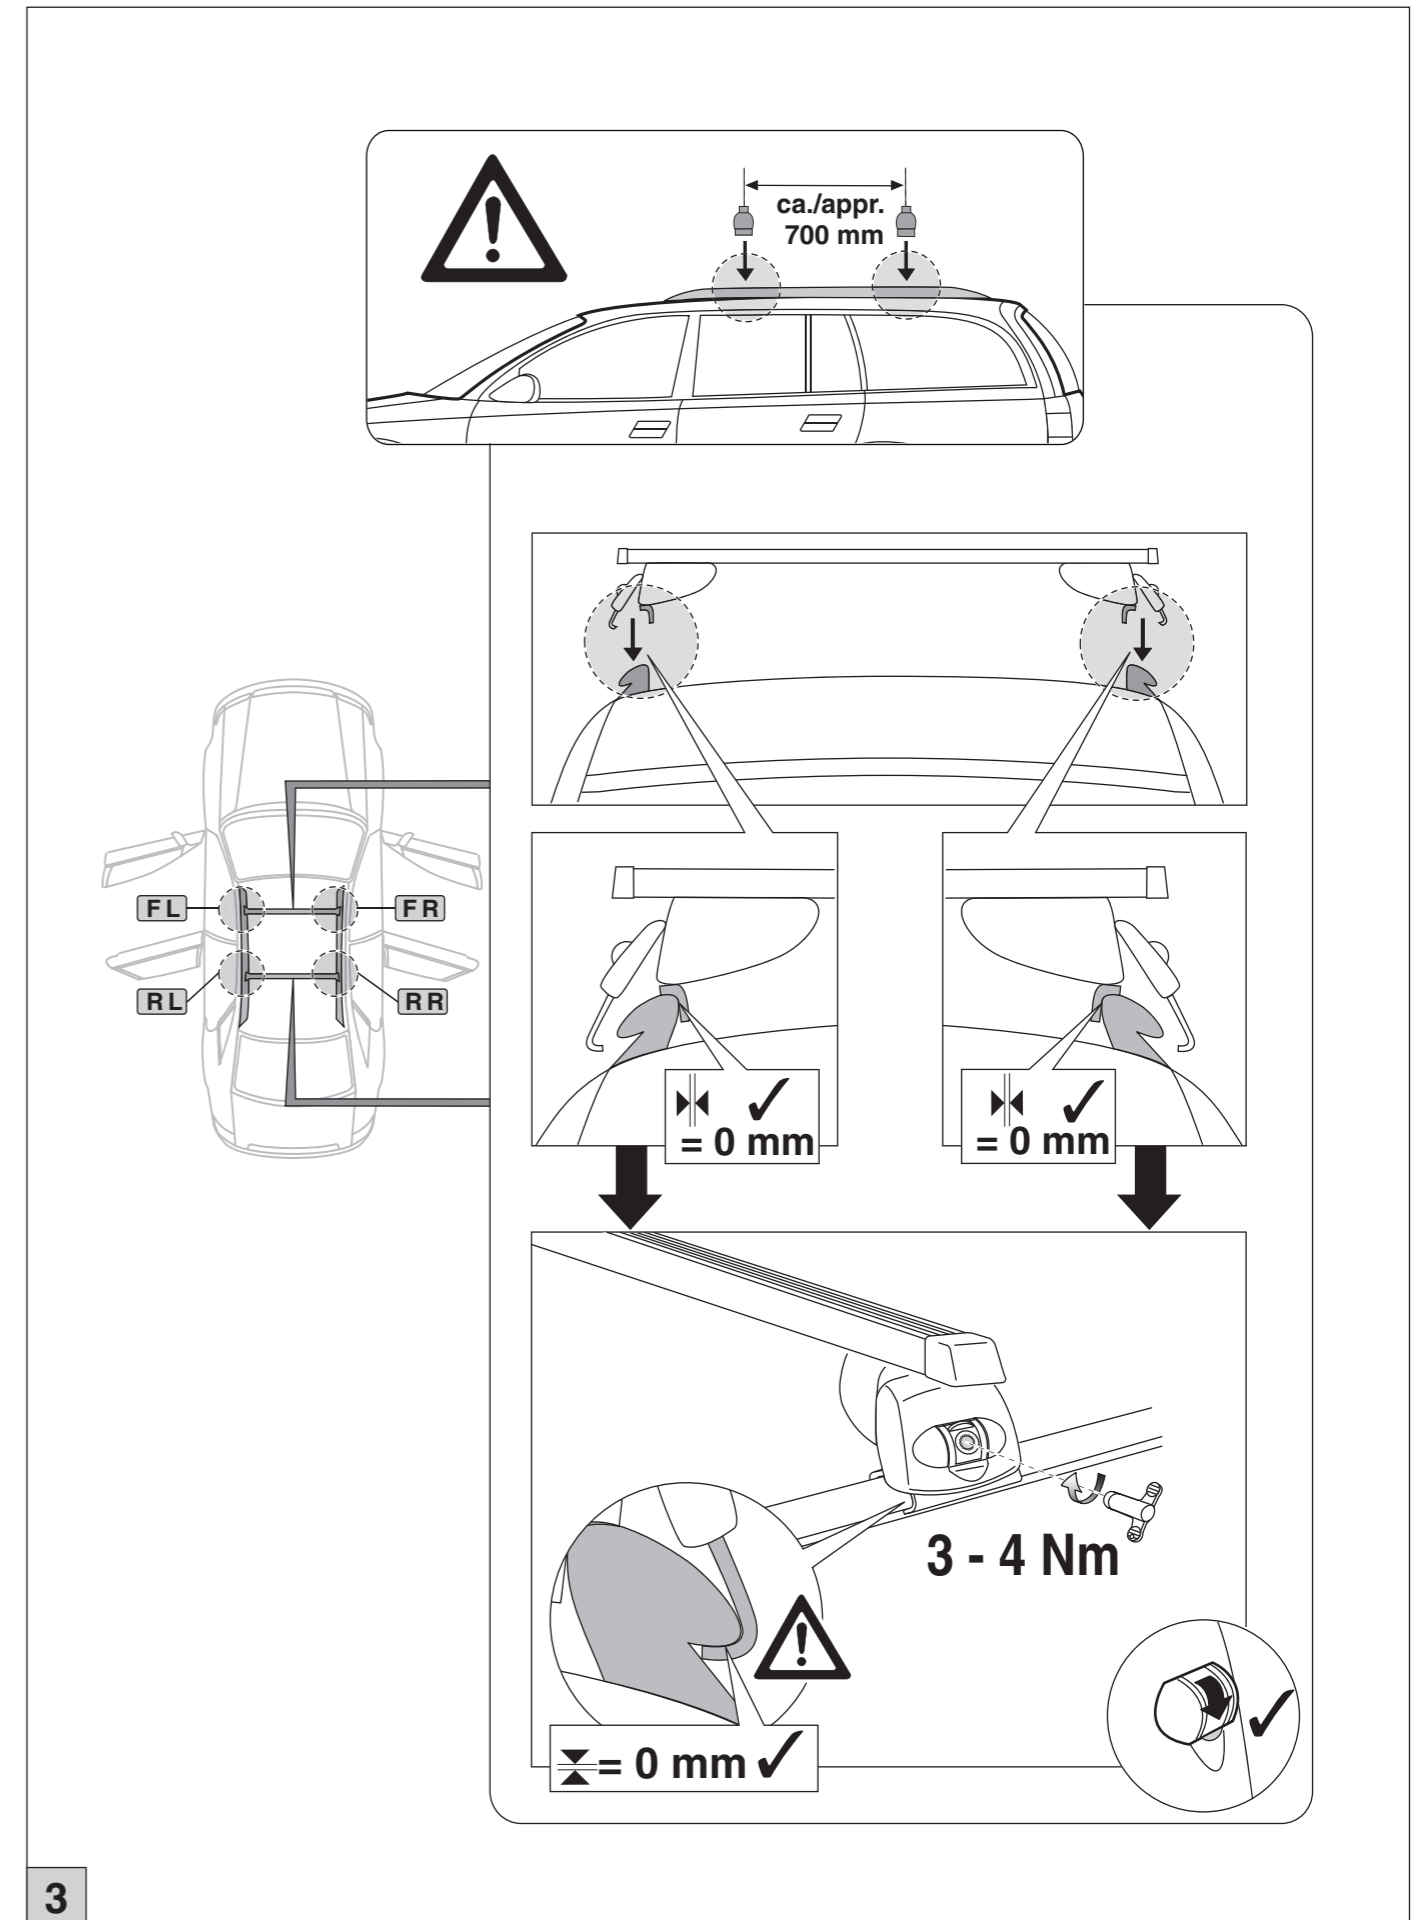

Atera SIGNO

Audi
A3 Sportback Reling (8Y) 06/2020-

Atera SIGNO

Audi
A3 Sportback Reling (8Y) 06/2020-

INFO

1

2

3