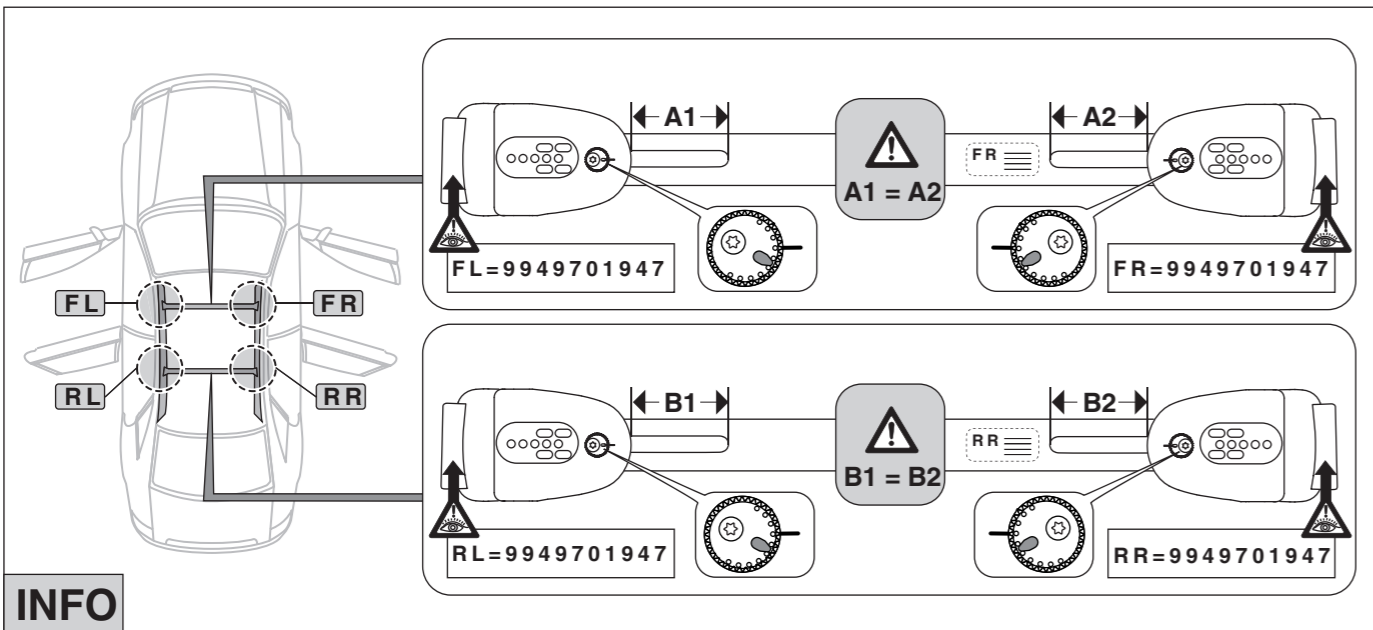

Atera SIGNO

Audi
A3 Sportback Reling (8Y) 06/2020-

Atera SIGNO

Audi
A3 Sportback Reling (8Y) 06/2020-