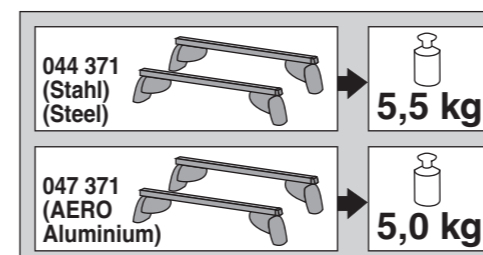

Atera SIGNO

Toyota Corolla Limousine 04/2019 –
(5-türig/doors/portes)

6

7

Atera SIGNO

Toyota
Corolla Limousine 04/2019 –
(5-türig/doors/portes)

Art.-Nr. / Part-No. : 044 371
Art.-Nr. / Part-No. : 047 371