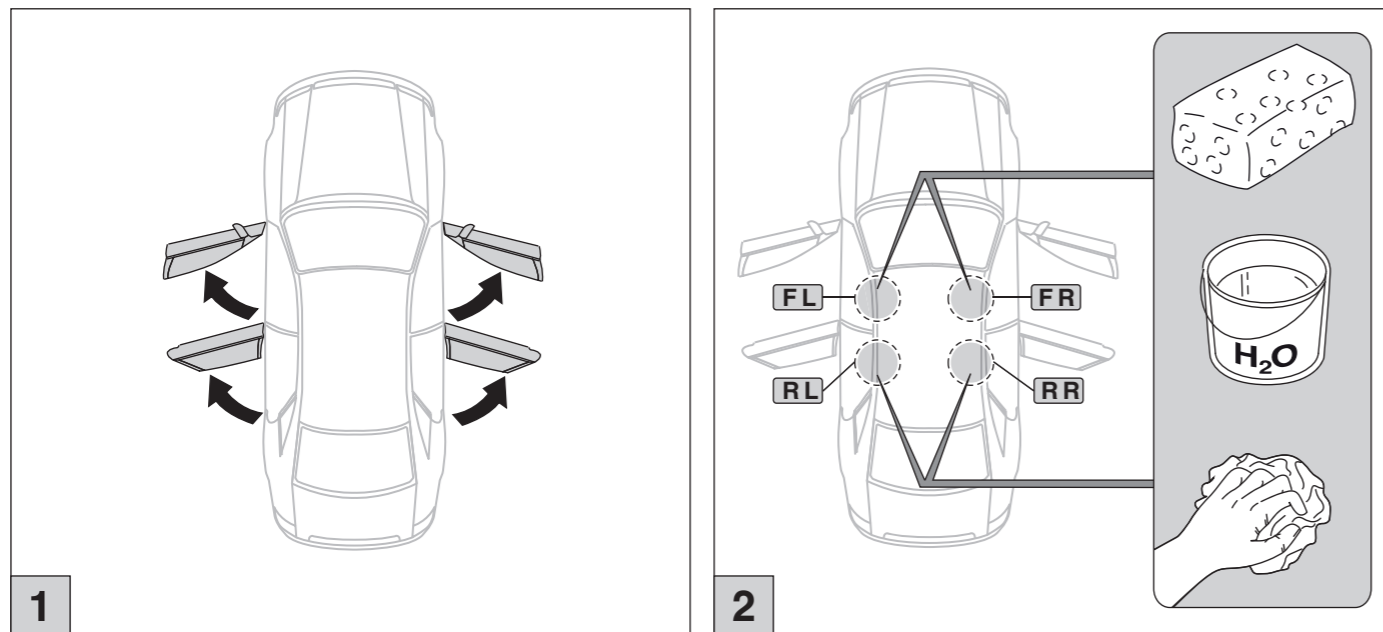

Atera SIGNO

Toyota Corolla Limousine 04/2019 –
(5-türig/doors/portes)