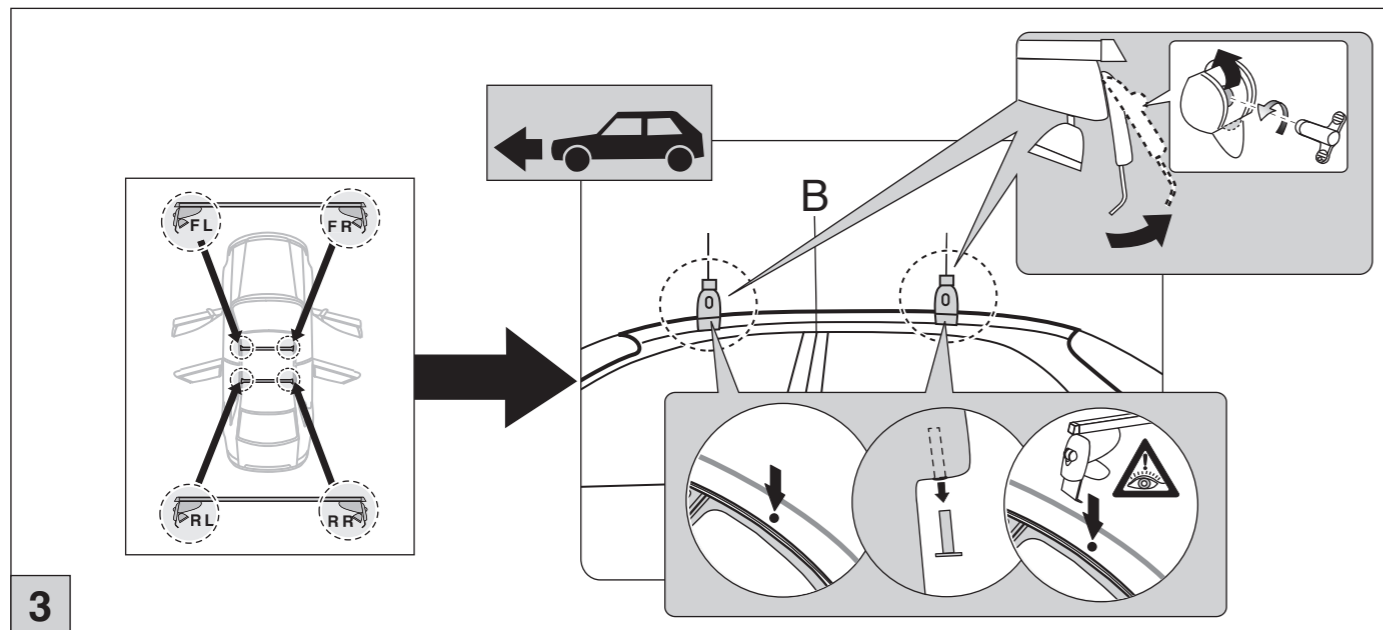

Atera SIGNO

Toyota Corolla Limousine 04/2019 –
(5-türig/doors/portes)