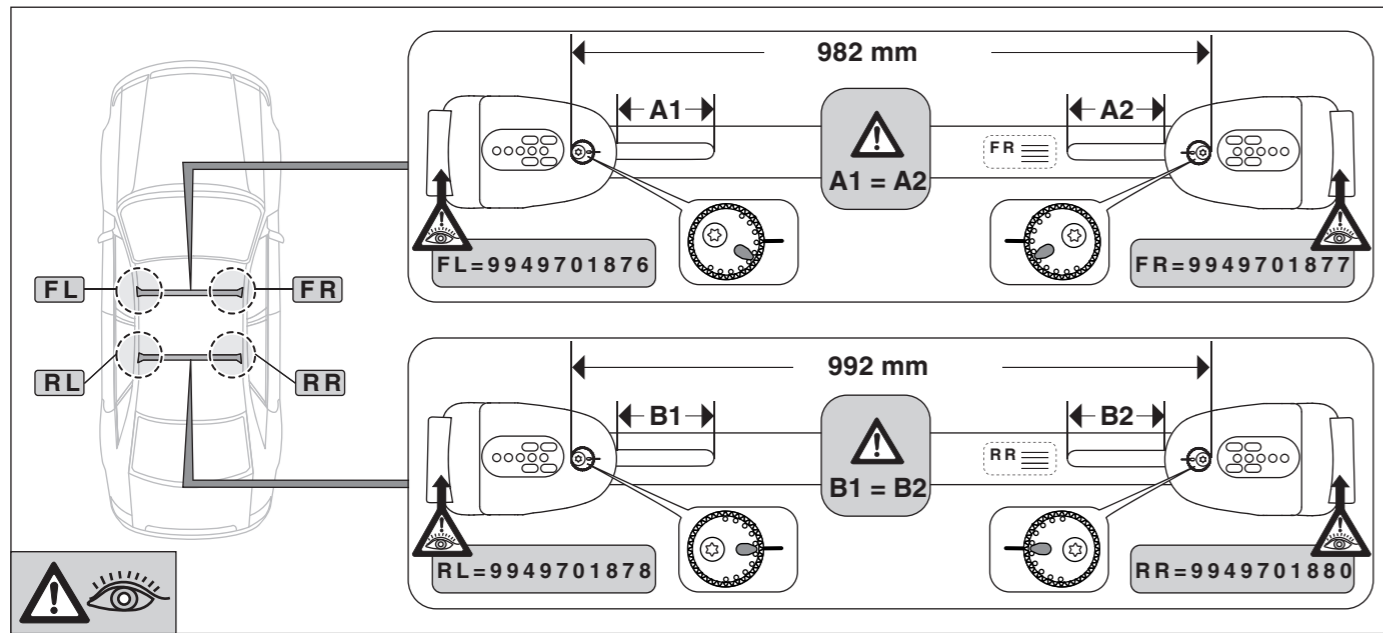

Atera SIGNO

Toyota Corolla Limousine 04/2019 –
(5-türig/doors/portes)