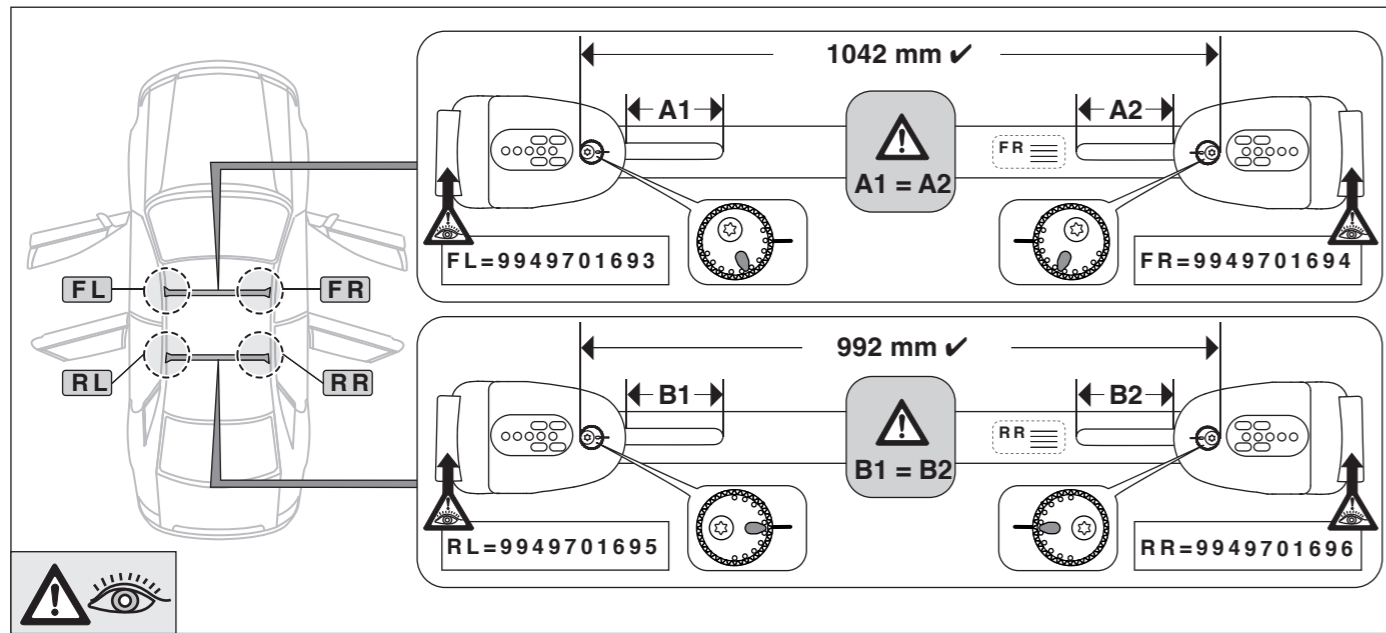

Atera SIGNO

Opel Astra Sportstourer 04/2016–10/2022